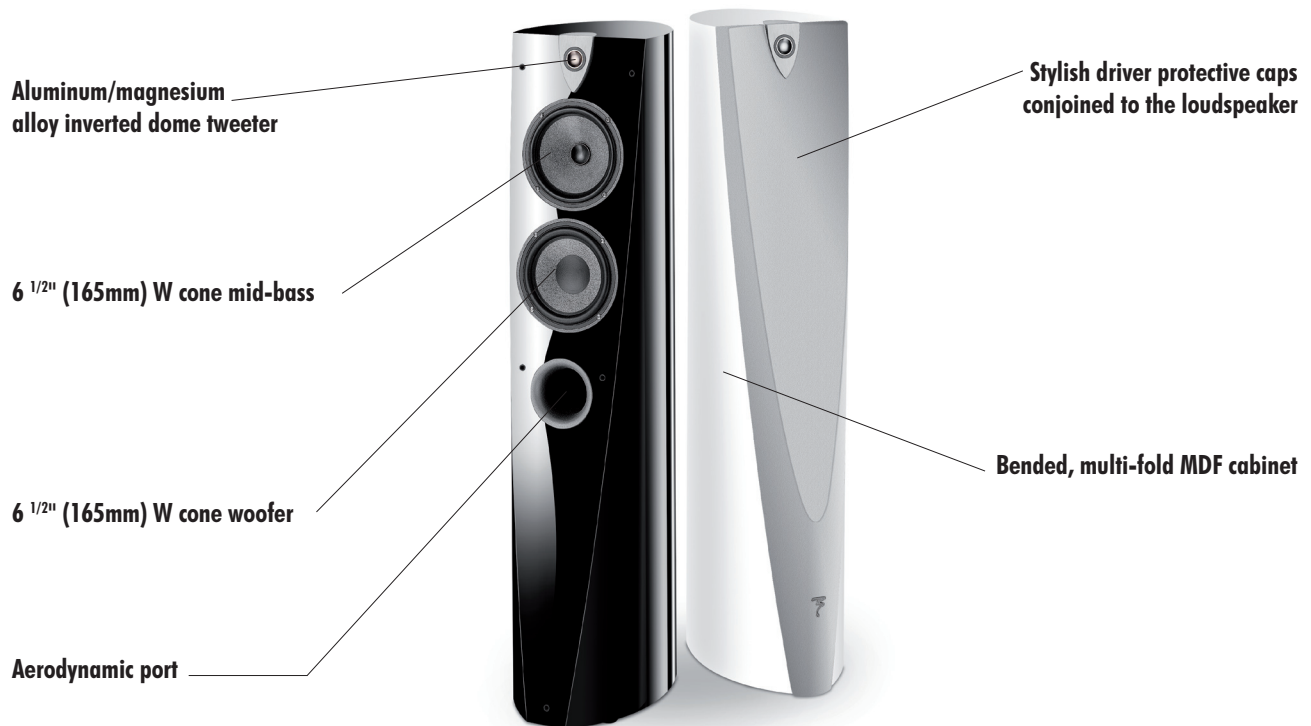

PROFILE 918

Product specification sheet

Features

- 2 1/2-way bass-reflex floor standing loudspeaker
- Sophisticated **design** for maximum performance and aesthetic integration capability.
- Bended, **multi-fold MDF** cabinet for toughness and optimal damping.
- **Aluminum/magnesium alloy inverted dome** tweeter, Poron® surround, frequency response up to 30kHz, SACD and DVD-Audio compatibility.
- **W composite sandwich** cone woofer.
- **OPC** filtering for perfect phase alignment and optimal directionality.
- **Two finishes, Diamond Black and Diamond White.**

Technical specifications

Type	2 1/2-way bass-reflex floor standing loudspeaker
Drivers	1" (2.5cm) Al/Mg inverted dome tweeter 6 1/2" (16.5cm) W cone woofer, 6 1/2" (16.5cm) W cone midbass
Frequency response (+/-3dB)	40Hz to 30.5kHz
Sensitivity (2,83V/1m)	90dB
Nom. impedance	8Ω
Min. impedance	3.2Ω at 110Hz
Max. power handling	175W
Crossover frequency	180Hz / 2600Hz
Dimensions (HxWxD)	39"x9"x13.8" (990x230x350mm)
Net weight	43lbs (19.5kg)