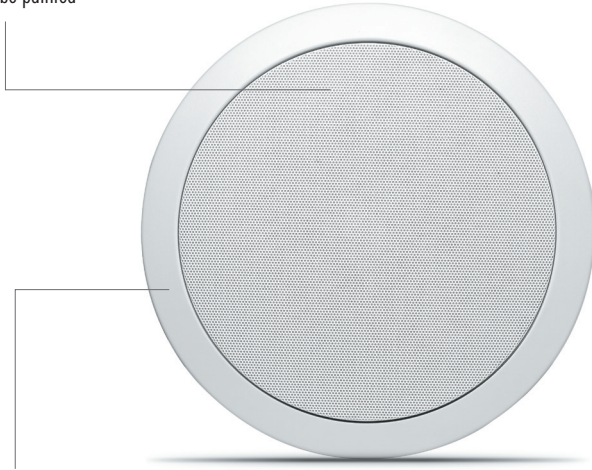

CUSTOM IC 106

Product specification sheet

Aluminum grille
Can be painted

Adjustable tweeter level
Adjustable from -3 dB to +3 dB

Reinforced white ABS chassis
- Very low vibration
- Can be painted.

Aluminum inverted dome swivel tweeter
- Extended response to 20kHz
- Low directivity

6 1/2" (165mm) Fiberglass woofers
High power handling

FEATURES

- 100 % **Focal technologies.**
- **High power** handling.
- **Easy integration.**
- **Wall cut-out** template supplied.
- **Paint mask** supplied.
- Autoreset **polyswitch** fuse.
- **Splashproof**, design to work in **wet environment.**
- **The Focal sound.**

Wall bracket mounting
Quick and easy mounting

Type	In-ceiling speaker
Speakers	6-1/2" (165mm) fiberglass cone midbass 1" (25mm) aluminum inverted dome tweeter
Frequency response (+/-3dB)	60Hz - 20kHz
Sensitivity (2,83V/1m)	88dB
Nom. impedance	8
Protection	Autoreset Polyswitch fuse
Max. power	120 Watts
Tweeter ajustement	-3dB/ 0dB/ +3dB
Crossover frequency	3300Hz
Frame size	Ø 9-9/16" (243mm)
Cut-out dimensions (HxW)	Ø 8-3/16" (208mm)
Depth from wall	3-1/16" (78mm)
Net weight	3.4lbs (1.6kg)