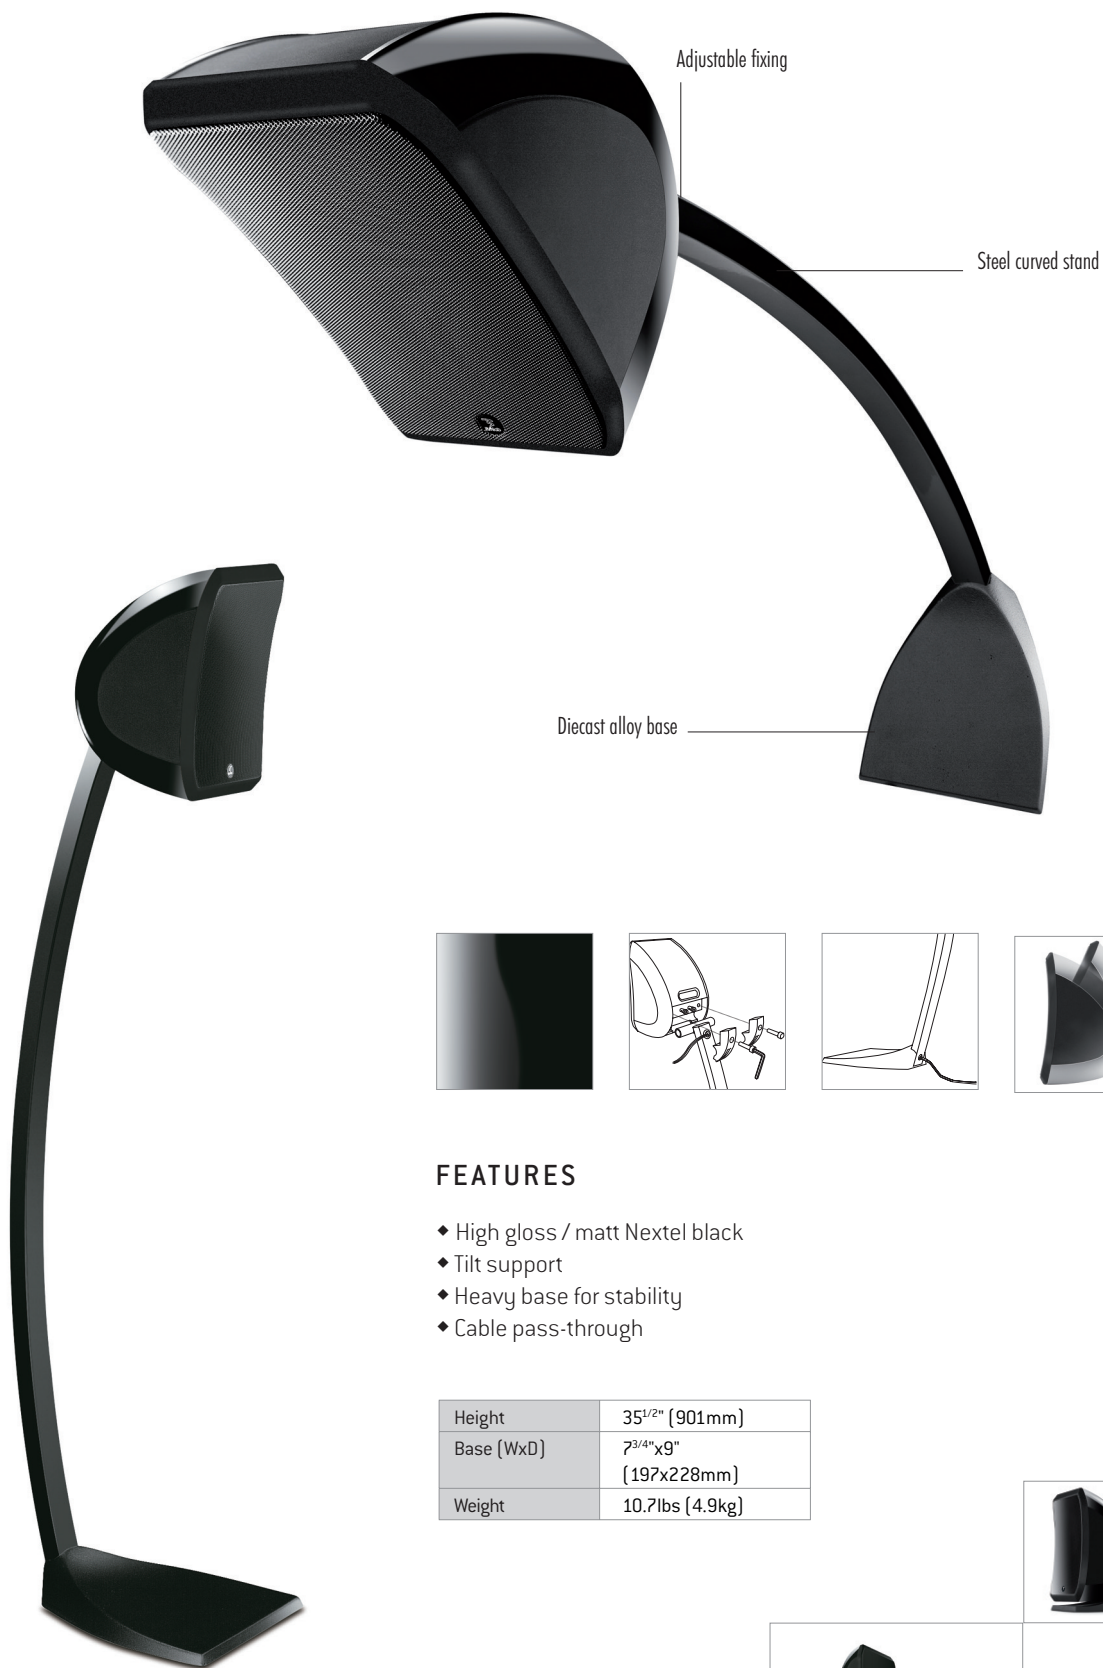

HIP STAND JET BLACK

Product specification sheet

FEATURES

- ◆ High gloss / matt Nextel black
- ◆ Tilt support
- ◆ Heavy base for stability
- ◆ Cable pass-through

Height	35 ¹ / ₂ " (901mm)
Base (WxD)	7 ³ / ₄ "x9" (197x228mm)
Weight	10.7lbs (4.9kg)

FOCAL
the spirit of sound