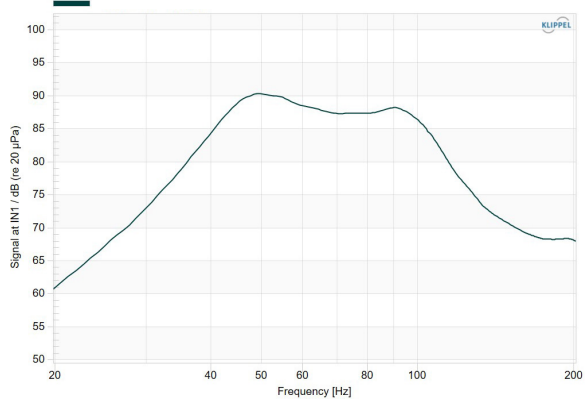

LITTORA 200 OD SUB 12

Product Sheet

The OD Sub 12 subwoofer takes The Focal sound into your outdoor spaces! Its speaker driver with 12" (30cm) Iris IP cone delivers deep and powerful bass to your OD Sat 5 system. Its integrated transformer also makes it 70/100V compatible to cover large spaces with no loss of power. Plus, this subwoofer is IP55-certified to withstand adverse weather and extreme climates, so you can keep listening all year round. Available in Dark and Light finishes, it is designed to be partially buried to blend seamlessly into any outdoor space and surroundings.

Key points

- Woofer with 12" (30cm) Iris IP cone: deep and powerful bass (400W)
- Adjustable vent height
- IP55-certified technical design (water and dust)
- Robust design
- Compatible with OD Sat 5 for a complete system
- System is perfect for pairing with OD Stone 8

Type of speaker	Outdoor subwoofer
Speaker drivers	11 ³ / ₄ " (30cm) woofer with Iris IP cone
Bandwidth	40Hz - 120Hz
Impedance	6Ω
Minimal impedance	5Ω at 55Hz
Sensitivity	90dB
Power	100W RMS - 400W Peak
Recommended amp power 8Ω	50W - 300W
Maximum power (70/100V)	300W (150W RMS)
Temperature tolerance	-20° / 65°
IP rating	IP55
Dimensions (WxDxH)	15"x36 ¹ / ₄ "x22" (38x92x56cm)
Weight	41.89lbs (19kg)

Frequency response

Levels calculation table

Nominal sensitivity	90dB		
	1m	2m	5m
Power(8Ω)/Distance			
1W (2.83V)	90dB	84dB	76dB
20W (12.6V)	103dB	97dB	89dB
50W (20V)	107dB	101dB	93dB
100W (28.3V)	110dB	104dB	96dB