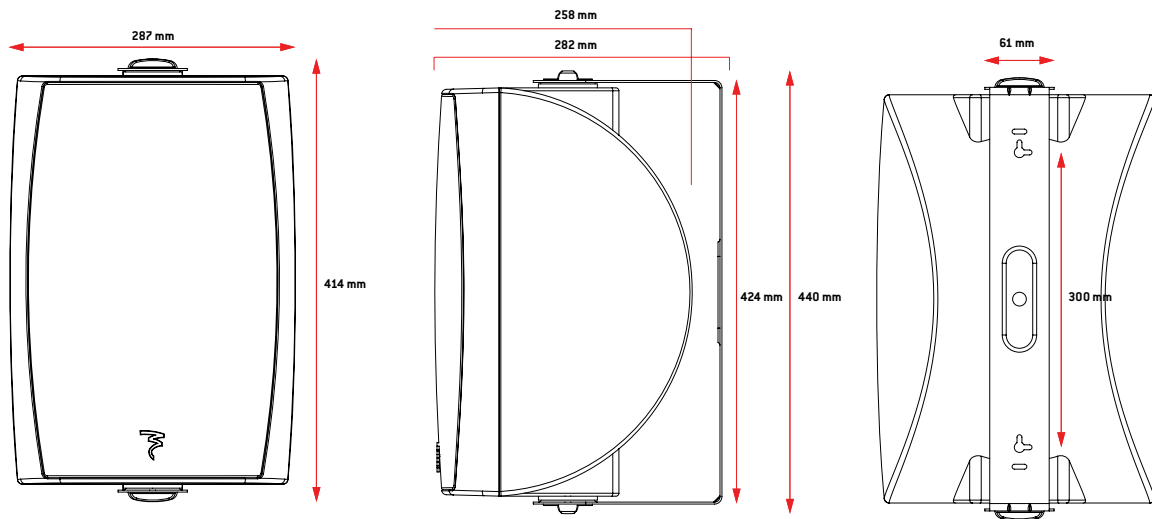

Environmental characteristics

Ambient temperature	-25 °C to + 55 °C
Watertightness	Outdoor and humid environment
Finish	White, ready-to-be-painted, anti UV protection

Packaging

- 1 loudspeaker
- 2 screws
- 2 plugs
- 1 metallic frame
- 2 fixing screws for the frame
- 1 grille with logo