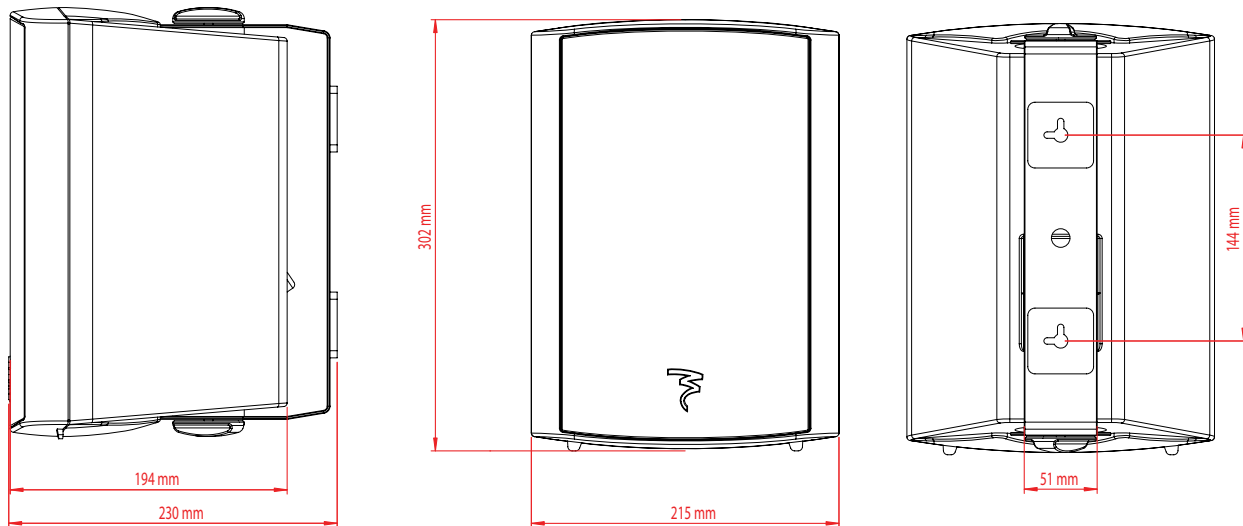

Environmental characteristics

Ambient temperature	-25 °C to + 55 °C
Watertightness	Outdoor and humid environment
Finish	White, ready-to-be-painted, anti UV protection

Packaging

- 1 loudspeaker
- 4 screws
- 4 plugs
- 1 metallic frame with silent - blocks
- 2 fixing screws for the frame
- 1 grille with logo
- 1 Focal logo