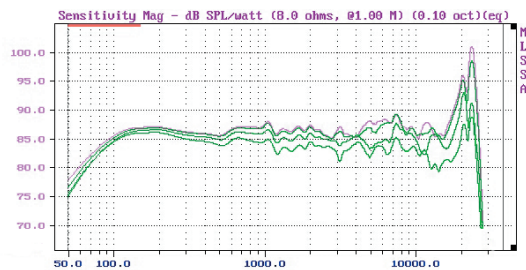

Frequency response