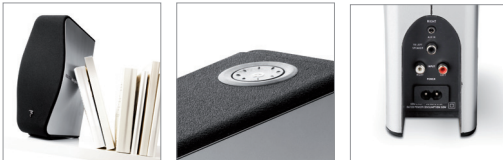

FOCAL XS BOOK Product Specification Sheet

"Slave" left loudspeaker to be connected in RCA to the "Master" loudspeaker

Aluminum dome tweeter

4" (10cm) woofer with Focal Polyglass cone

"Master" right loudspeaker integrating:

- 2 x 20W amplifier and power supply
- RCA inputs and 3.5mm stereo jack
- Sound level control with integrated On/Standby switch

- 2.0 multimedia system, Focal speaker technologies
- Simple installation and use, no setting
- RCA 1.5m interconnection cable and 1.5m extension cord supplied

- Optional booster stand
- Compatible with an optional wall mounting support Omnimount AB2

	Focal XS Book
Type	2-way bass-reflex active loudspeaker
Speakers	Polyglass 4" (10cm) midbass 19mm Aluminum tweeter
Frequency response (±3dB)	50Hz – 22kHz
Response at -6dB	44Hz
Power	2 x 20 Watts RMS
Standby consumption	< 0.5 Watt
Filtering frequency	3 000Hz
Input sensitivity	700mV (RCA) 250mV (3.5mm jack)
Dimensions (H x L x D)	11 x 4 ^{1/2} x 7 ^{7/8} " (281 x 114 x 200mm)
Weight	11lb (5kg)

Focal XS Book is the ultimate computer 2.0 system, a true mini-monitor equipped with Focal speaker technologies and able to reveal the richness and dynamics of your multimedia audio contents. Compact but high-performance, XS Book can also become an active solution around a flat panel, or bring quality sound into a small room once connected to a music player.