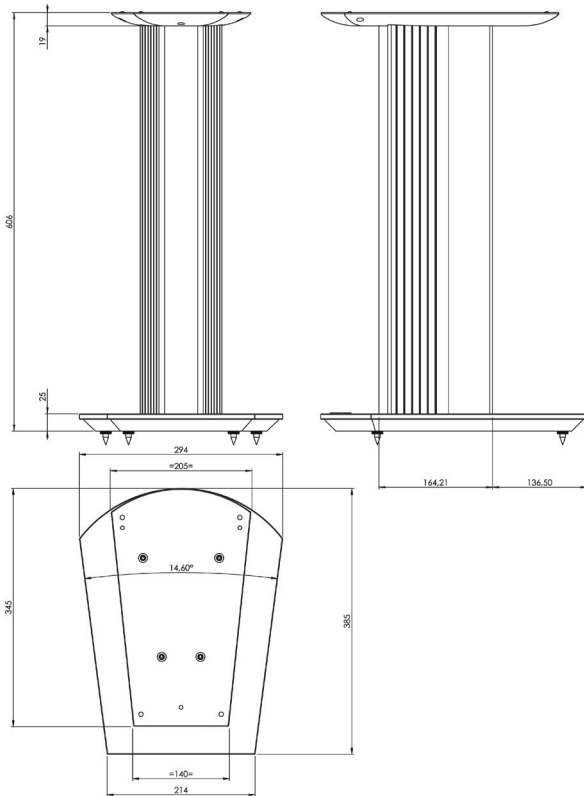

ELECTRA S 1007.1 BE STANDARD STAND

Product specification sheet

FEATURES

- Large base for **more stability**.
- Heavy stand, **no vibration**.
- Electra 1007 Be **fixed on plate** with screws.

Height without spikes	23-7/8" [606mm]
Height with spikes	24-5/8" [625mm]
Weight	29.7lbs [13.5kg]