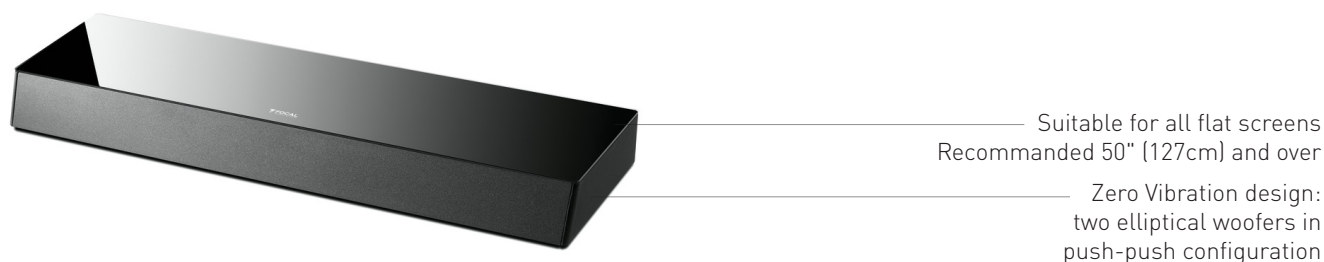

DIMENSION SYSTEM

Product specification sheet

Focal now infuses its know-how and unique signature sound into an evolutive system: soundbar and subwoofer. A key innovation is the five patented high-bandwidth and ultra-thin speakers, which result in a very shallow depth of 65mm and a remarkable coherence across the audio spectrum, regardless of listening position. When combined with the Dimension Sub, the system incorporates 450 watts of power in six channels for a true 5.1 experience. The ultra-flat sub also acts as a support for the screen and employs an anti-vibration device. The soundbar can also be used alone, mounted to the wall.

Dimension

Dimension Sub

Dimension mounted to the wall

Dimension on furniture associated with Dimension Sub

Also compatible with Sub Air wireless subwoofer

Compatible with Focal's aptX® receiver for wireless audio transmission of Bluetooth® sources

Key points

- Natural and high-definition sound over a wide sweet spot
- High dialogues intelligibility
- Dynamic and coherent reproduction of the whole frequency spectrum thanks to 5 identical speaker drivers
- Optimal integration:
 - wall-mounted: almost as flat as the screen
 - between a TV furniture and flat screen: associated with Dimension Sub, which becomes a support for the screen
- Sound with no constraints: automatic power-on, controlled with the same remote control as the flat screen
- 2xHDMI™ integrated