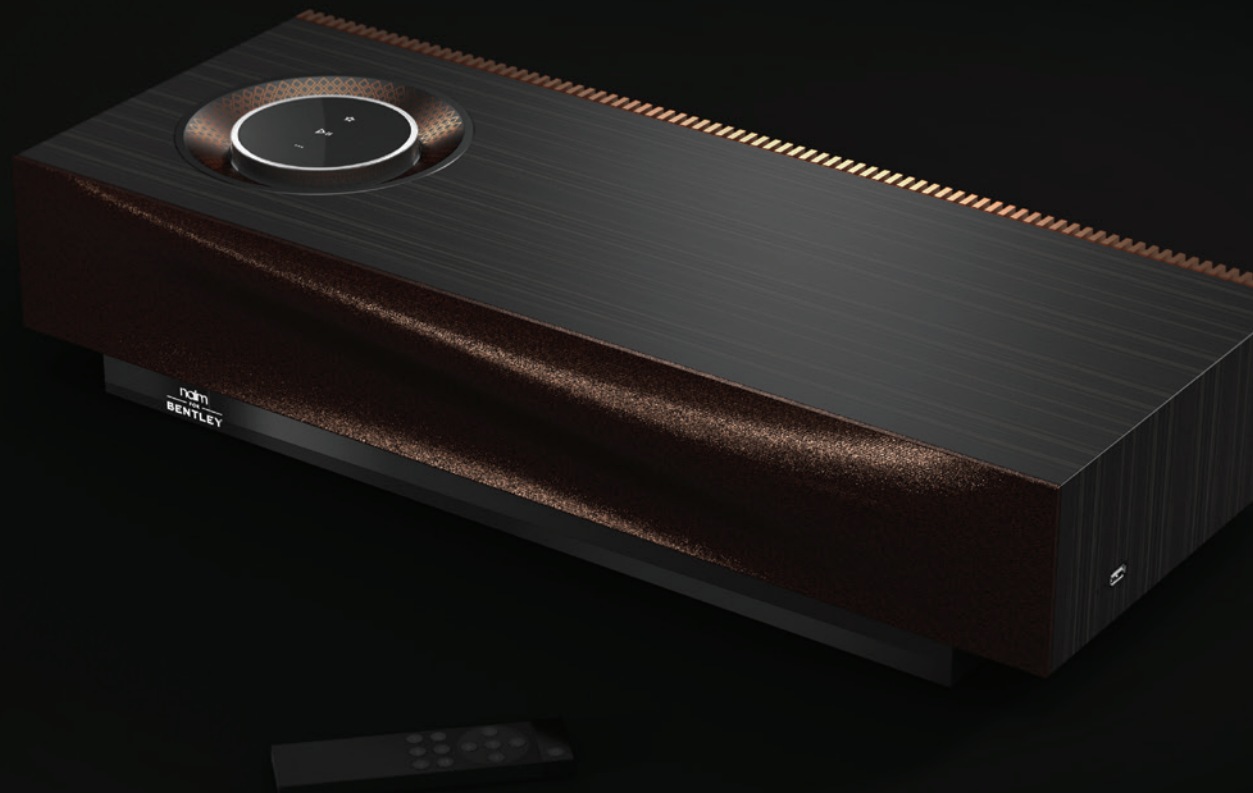

NAIM FOR BENTLEY MU-SO

In honour of their partnership, Naim has developed the Naim for Bentley Mu-so range of wireless music systems – engineered for class-leading performance, functionality and usability by Naim’s experts in England. With their unique design and finish, their aluminium and wood skin, volume control reminiscent of classic Bentley styling, and signature Focal speaker drivers, these wireless speakers offer all the features a high-end music-streaming lover could dream of, with the Bentley signature the icing on the cake.

NAIM FOR BENTLEY MU-SO

En l'honneur de leur partenariat, Naim a développé des systèmes musicaux sans fil Naim for Bentley Mu-so. Avec leur design et finition uniques, leur habillage en aluminium et en bois, leur bouton de contrôle du volume évoquant le style Bentley classique et leurs haut-parleurs signés Focal, ces enceintes sans-fil offrent toutes les fonctionnalités dont un amateur de musique et de streaming haut de gamme pourrait rêver, la signature Bentley en plus.