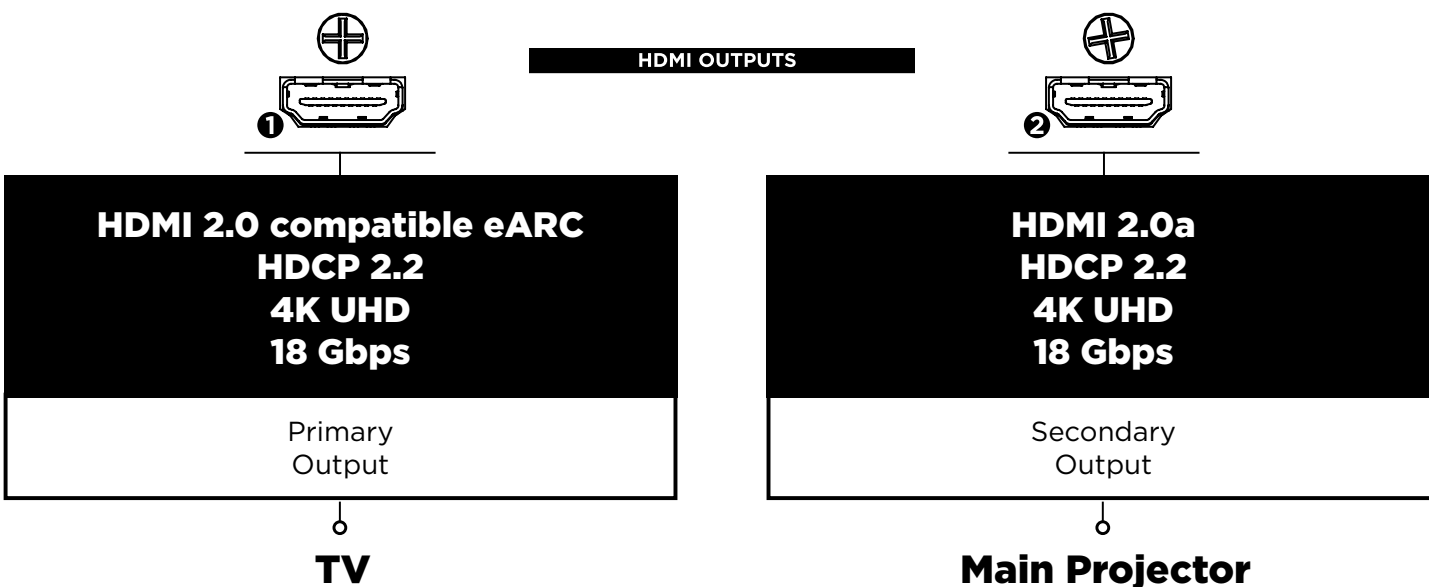

ASTRAL 16™

READ FIRST - HDMI connectivity

HDMI 2.0a
4K UHD / HDCP 2.2
Full 18 Gbps

Recommended for devices with **4K UHD HDR** needs

Note:
4K = 3840 x 2160 pixels
24/30/60 Hz = frame rate
4:4:4, 4:2:2, 4:2:0 = YCbCr chroma subsampling
8, 10, 12 bpc = bit per color

Not for simultaneous usage.
HDCP conflict possible.
Unused display should be OFF.

For **Advanced Settings**, please consult the **User Manual**.

ASTRAL 16™

Output Connections

We recommend that most consuming speakers such as Left front, Center front and Right front should be mapped to the Master Modules, that is to say: Output **1**, **5**, **9** for L, C, R.

Main Channels Outputs :

- A** Amplified, Ch1 to Ch12
- B** Analog, Ch13 to Ch16

Downmix Outputs:

- C** Analog, R and L

Triggers:

- D** Jack 3.5mm
- E** IR OUT port (top connector)

To connect amplifier with unbalanced inputs: