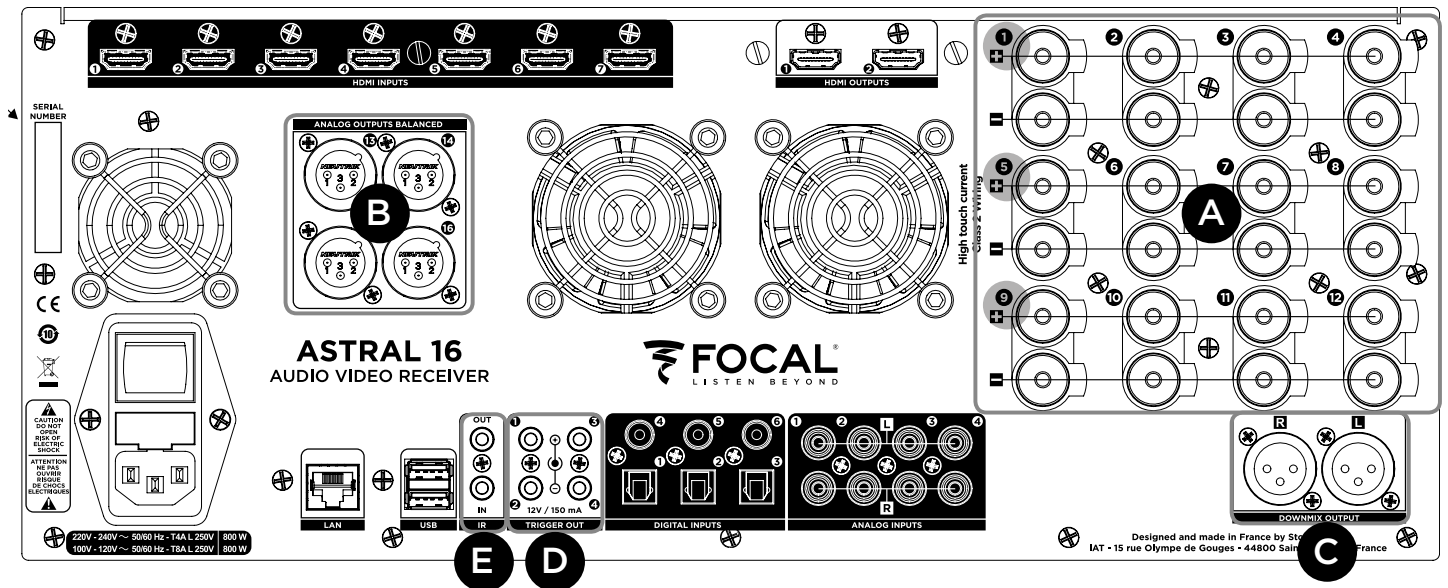

Not for simultaneous usage.
HDCP conflict possible.
Unused display should be OFF.

For **Advanced Settings**, please consult the **User Manual**.

ASTRAL 16™

Output Connections

We recommend that most consuming speakers such as Left front, Center front and Right front should be mapped to the Master Modules, that is to say: Output **1**, **5**, **9** for L, C, R.

Main Channels Outputs :

- A** Amplified, Ch1 to Ch12
- B** Analog, Ch13 to Ch16

Downmix Outputs:

- C** Analog, R and L

Triggers:

- D** Jack 3.5mm
- E** IR OUT port (top connector)

To connect amplifier with unbalanced inputs: