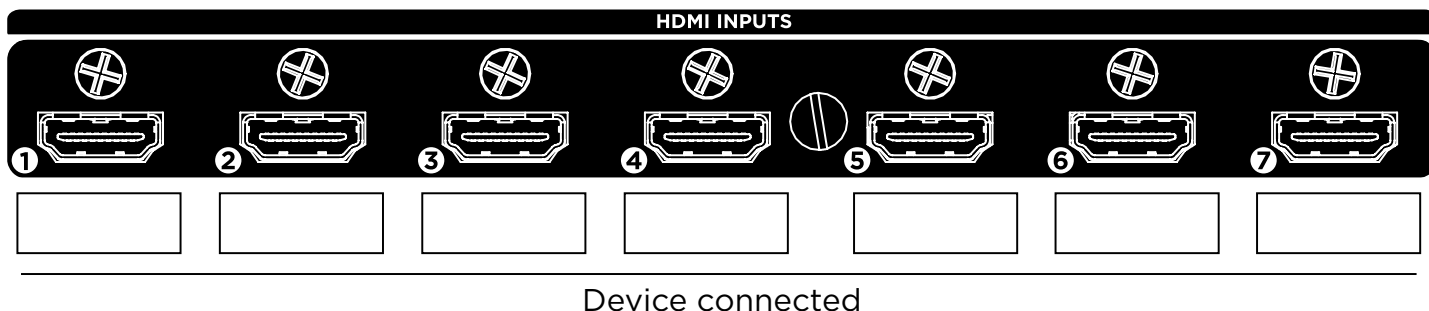

ASTRAL 16™

READ FIRST - HDMI connectivity

HDMI 2.0a
4K UHD / HDCP 2.2
Full 18 Gbps

Recommended for devices with **4K UHD HDR** needs

Note:
4K = 3840 x 2160 pixels
24/30/60 Hz = frame rate
4:4:4, 4:2:2, 4:2:0 = YCbCr chroma subsampling
8, 10, 12 bpc = bit per color

Not for simultaneous usage.
HDCP conflict possible.
Unused display should be OFF.

For **Advanced Settings**, please consult the **User Manual**.

ASTRAL 16™

Output Connections

We recommend that most consuming speakers such as Left front, Center front and Right front should be mapped to the Master Modules, that is to say: Output **1**, **5**, **9** for L, C, R.

Main Channels Outputs :

- A** Amplified, Ch1 to Ch12
- B** Analog, Ch13 to Ch16

Downmix Outputs:

- C** Analog, R and L

Triggers:

- D** Jack 3.5mm
- E** IR OUT port (top connector)

To connect amplifier with unbalanced inputs: