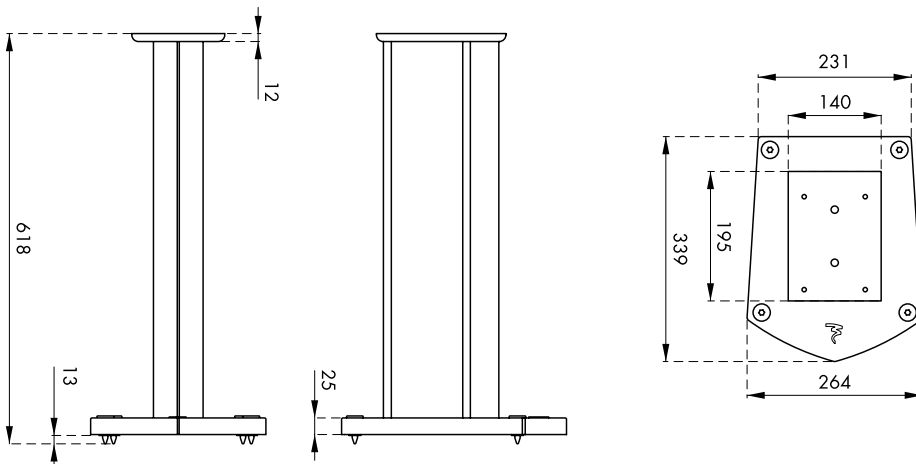

CHORUS S 800 V STAND

Product specification sheet

- ◆ High-end design, affordable luxury.
- ◆ Chorus 807 V and 806 V fixed on plate with screws.

- ◆ Sand filled, no vibrations.
- ◆ Acrylic/Black Satin finishing for Moka and Ebony speakers.

Height without spikes (mini)	23-13/16" (605mm)
Height with spikes (max)	24-1/3" (618mm)
Weight	11.5lbs (5.2kg)