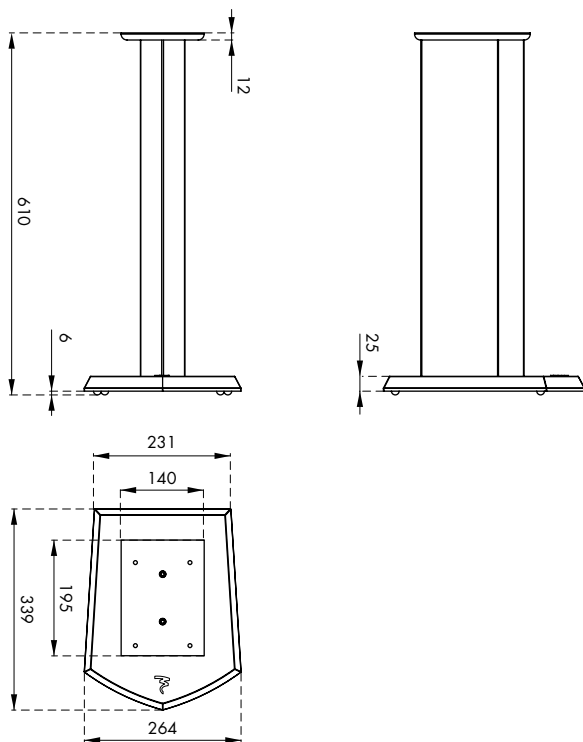

CHORUS S 700 V STAND

Product specification sheet

Supplied spikes.

FEATURES

- High-end design.
- Chorus 706 V and 705 V fixed on plate with screws.
- Black Satin finishing.

Height	24-1/4" (616mm)
Weight	7.9lbs (3.6kg)